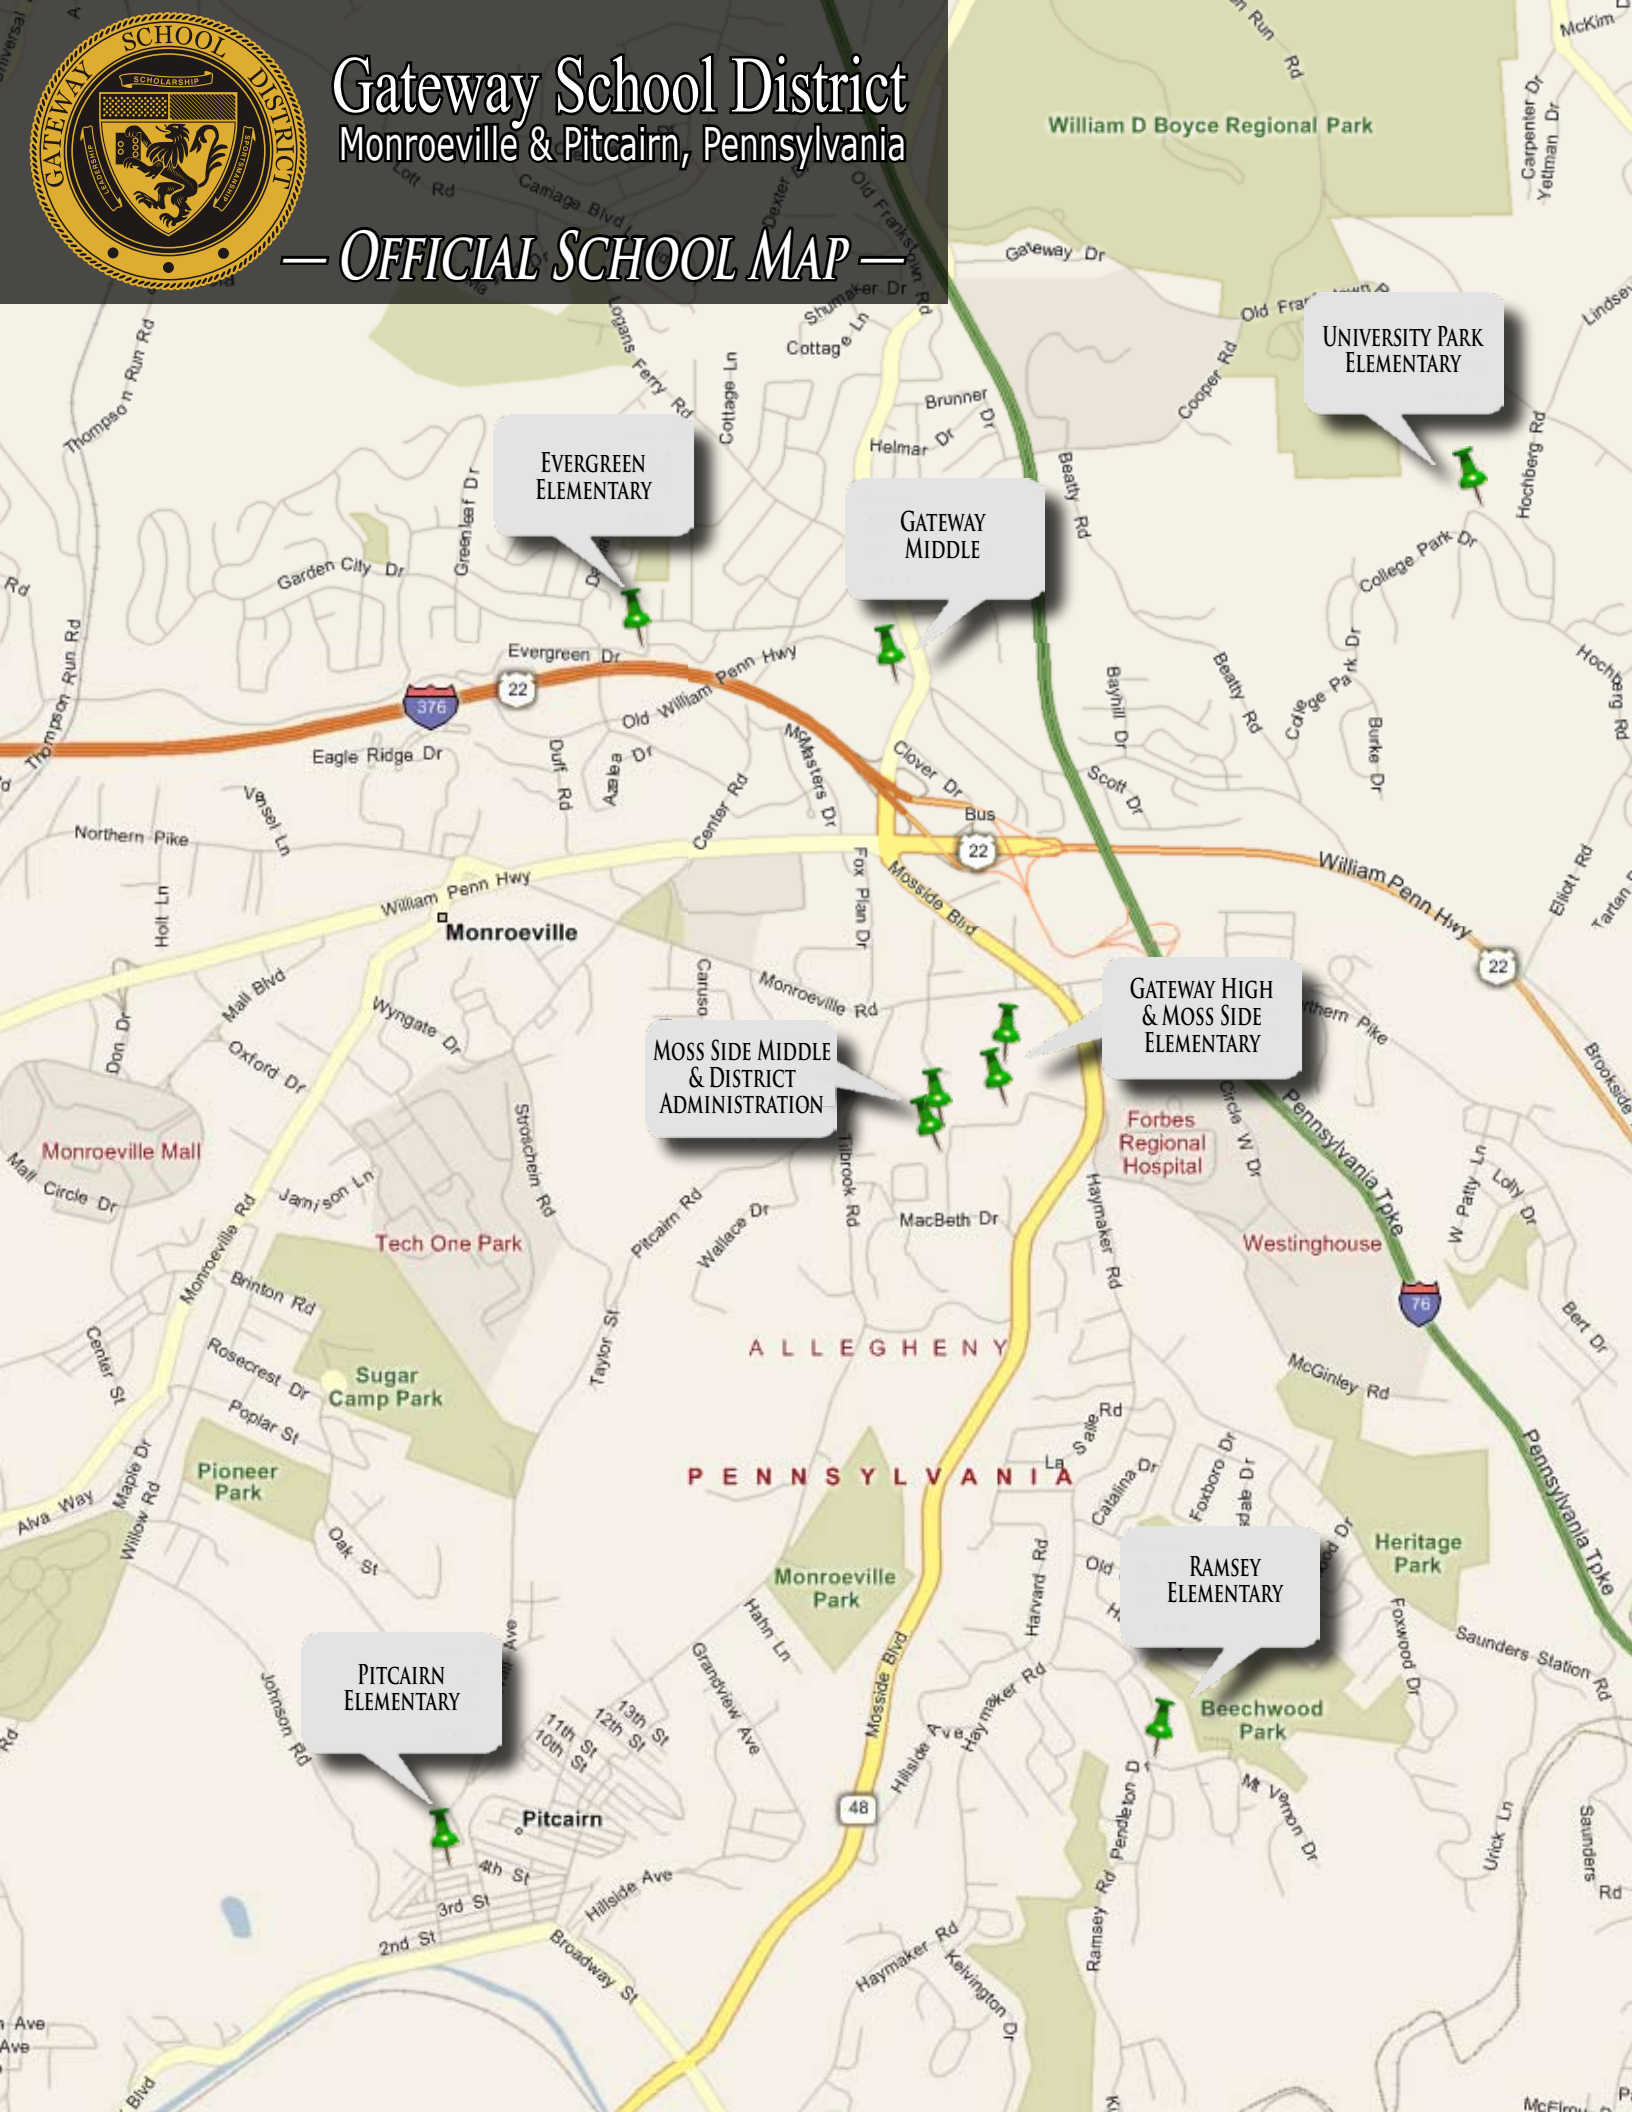

Gateway School District

Monroeville & Pitcairn, Pennsylvania

— OFFICIAL SCHOOL MAP —

EVERGREEN
ELEMENTARY

GATEWAY
MIDDLE

UNIVERSITY PARK
ELEMENTARY

MOSS SIDE MIDDLE
& DISTRICT
ADMINISTRATION

GATEWAY HIGH
& MOSS SIDE
ELEMENTARY

PITCAIRN
ELEMENTARY

RAMSEY
ELEMENTARY